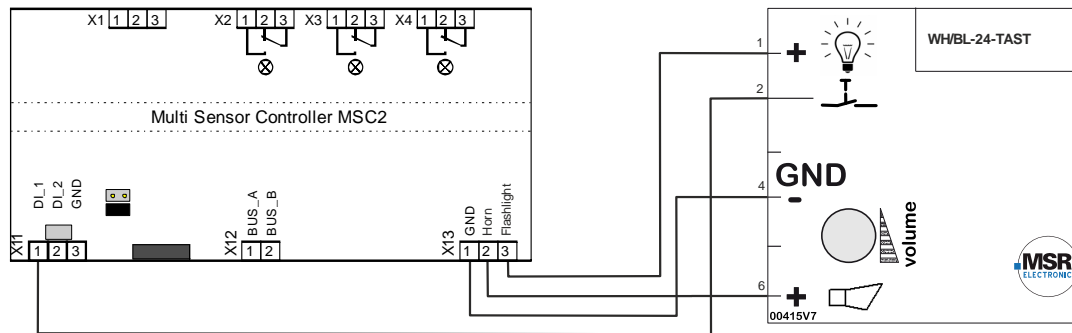

Physical characteristics

Enclosure material	Thermoplastic (ABS), shock-resistant
Enclosure colour	Red
Dimensions (d x H)	ca. 91 * 97 mm
Weight	0.4 kg
Protection class	IP 65, with push-button IP 40
Mounting	Wall and ceiling installation
Cable entry	ca. 12 mm diameter
Wire connection	Screw-type terminals, min. 0.28 mm ² , max. 2.5 mm ²
Directives	VdS

PolyGard®

Warning Horn WH/BL-24 with & w/o push-button

WIRING CONFIGURATION (WH/BL-24-TAST white/red or white /blue)

Example:

WIRING CONFIGURATION (WH/BL-24-TAST red/red) (as from August 2018)

Example:

MSR-Electronic GmbH ::: Würdinger Str. 27 & 27A ::: 94060 Pocking ::: Germany