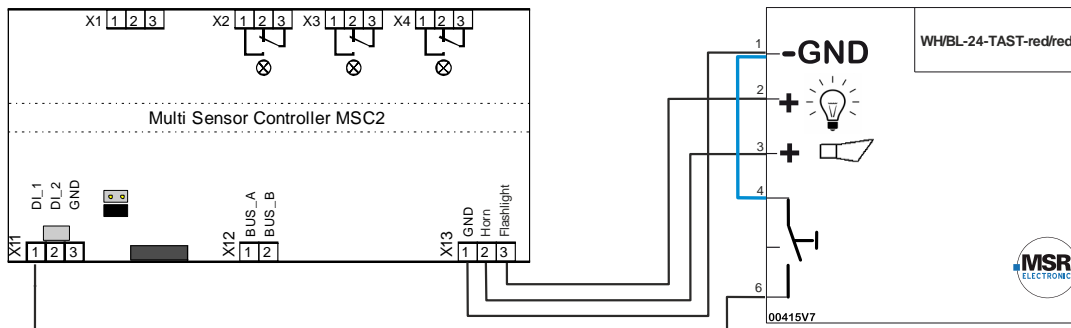

PolyGard®

Warning Horn WH/BL-24 with & w/o push-button

WIRING CONFIGURATION (WH/BL-24-TAST white/red or white /blue)

Example:

WIRING CONFIGURATION (WH/BL-24-TAST red/red) (as from August 2018)

Example:

MSR-Electronic GmbH ::: Würdinger Str. 27 & 27A ::: 94060 Pocking ::: Germany